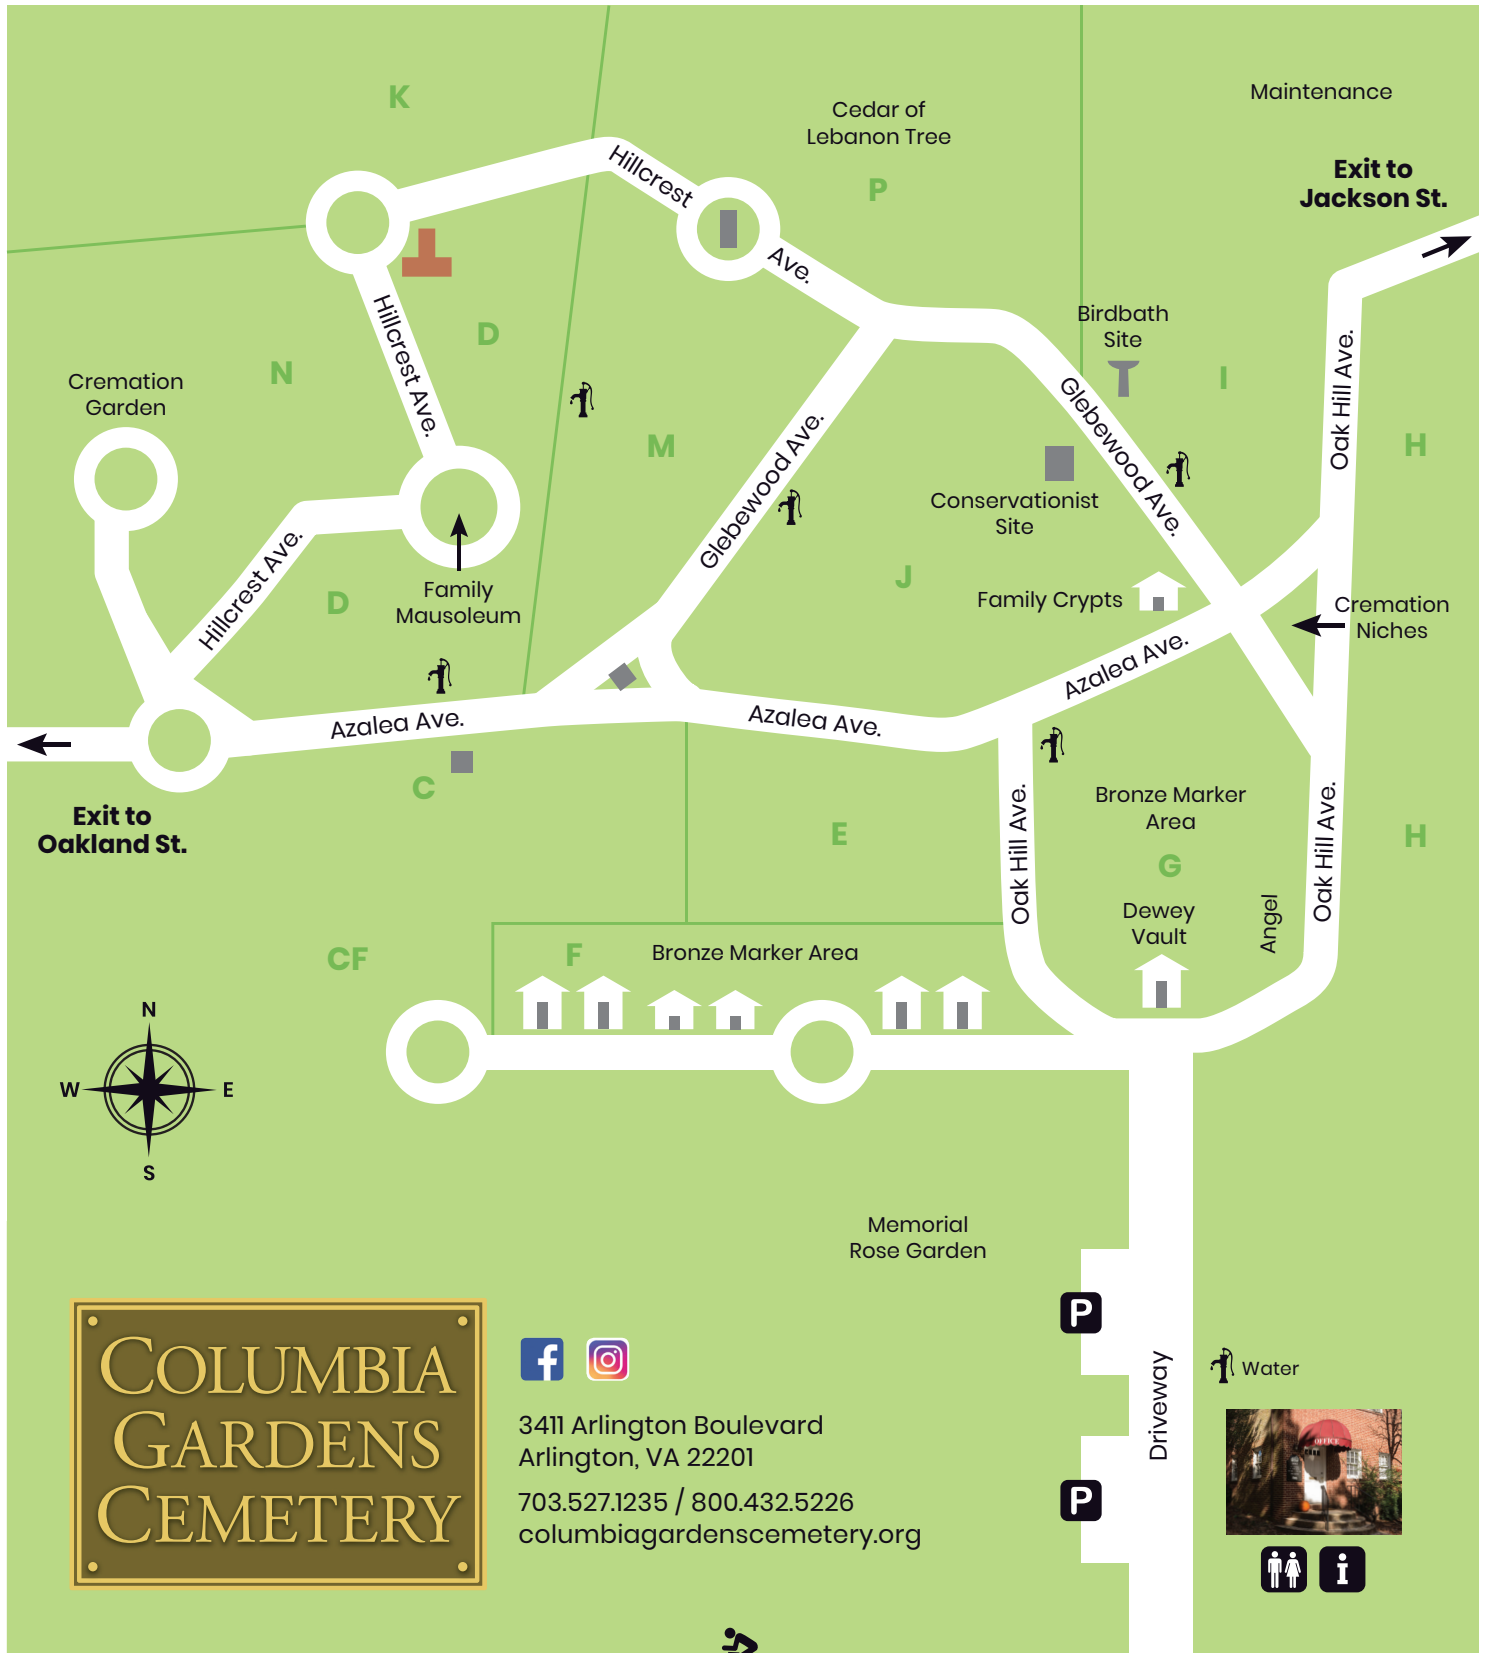

Map of Columbia Gardens Cemetery

3411 Arlington Boulevard
Arlington, VA 22201
703.527.1235 / 800.432.5226
columbiagardenscemetery.org

Driveway

← Glebe Road & 495/Fairfax

Arlington Boulevard / Route 50

Washington, DC & GW Parkway →